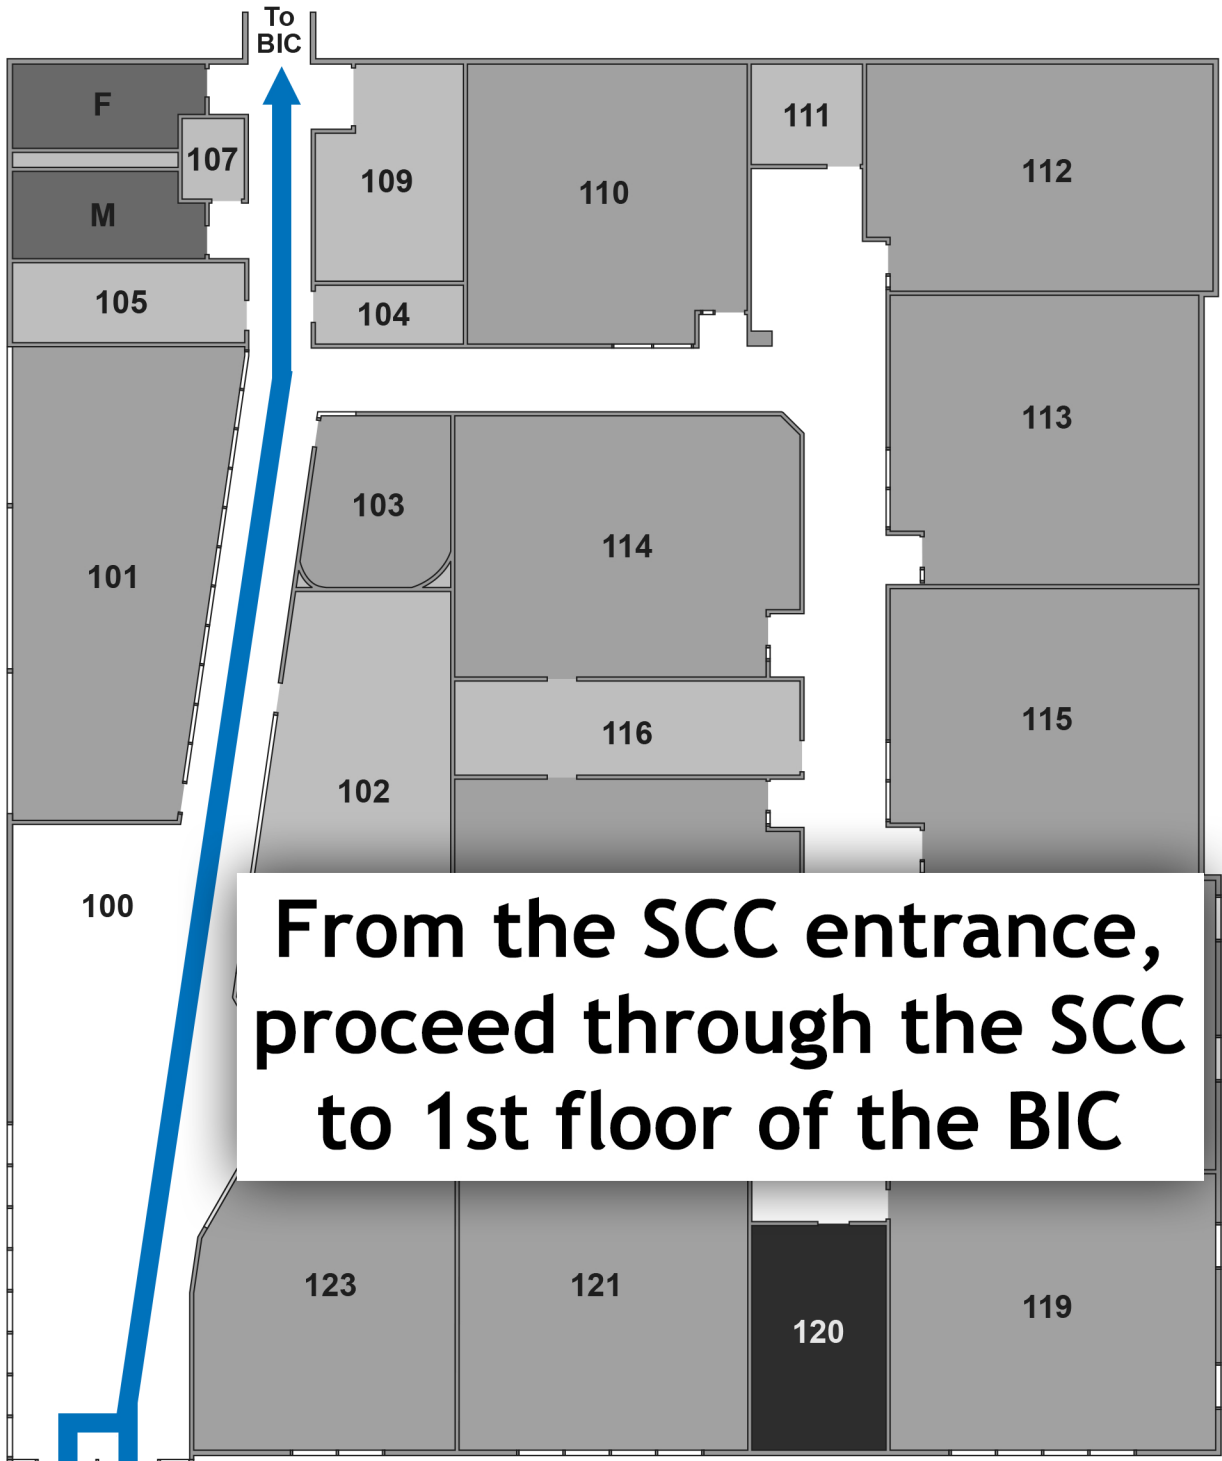

How to get to the College of Dupage Meteorology Department

Park in the NE
corner of
College Lot 3

**Enter through either
the SCC or BIC**

**From the SCC entrance,
proceed through the SCC
to 1st floor of the BIC**

2406
Part-time
Faculty

BIC
2405
Testing

BIC 2405B

**From the BIC entrance,
take elevator or stairs
to 3rd floor of the BIC**

2503

2411

M

8

F

E E

2414

2412

2416

2418

2502

2504