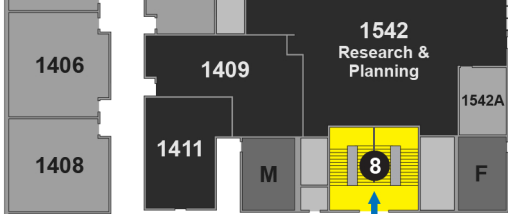

How to get to the College of Dupage Meteorology Department

Park in the NE
corner of
College Lot 3

**Enter through either
the SCC or BIC**

**From the SCC entrance,
proceed through the SCC
to 1st floor of the BIC**

2406
Part-time
Faculty

BIC
2405
Testing

BIC 2405B

**From the BIC entrance,
take elevator or stairs
to 3rd floor of the BIC**

2503

2411

M

8