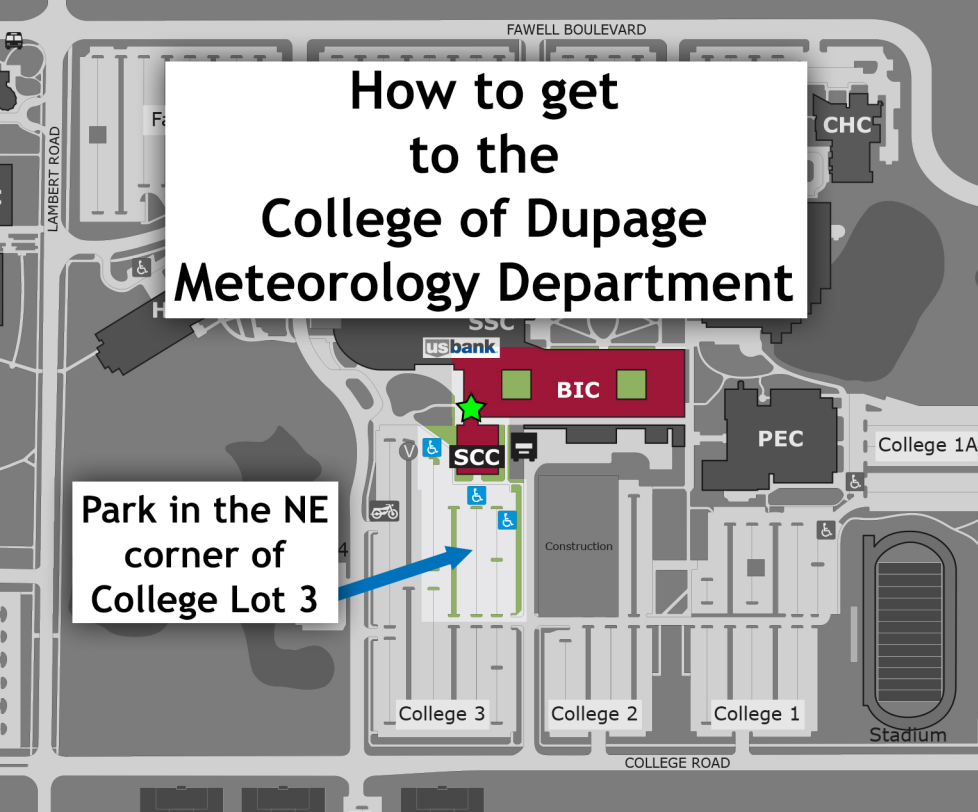

How to get to the College of Dupage Meteorology Department

Park in the NE
corner of
College Lot 3

**Enter through either
the SCC or BIC**

**From the SCC entrance,
proceed through the SCC
to 1st floor of the BIC**

2406
Part-time
Faculty

BIC
2405
Testing

BIC 2405B

**From the BIC entrance,
take elevator or stairs
to 3rd floor of the BIC**

2503

2411

M

8

F

E E

2414

2412

2416

2418

2502

2504