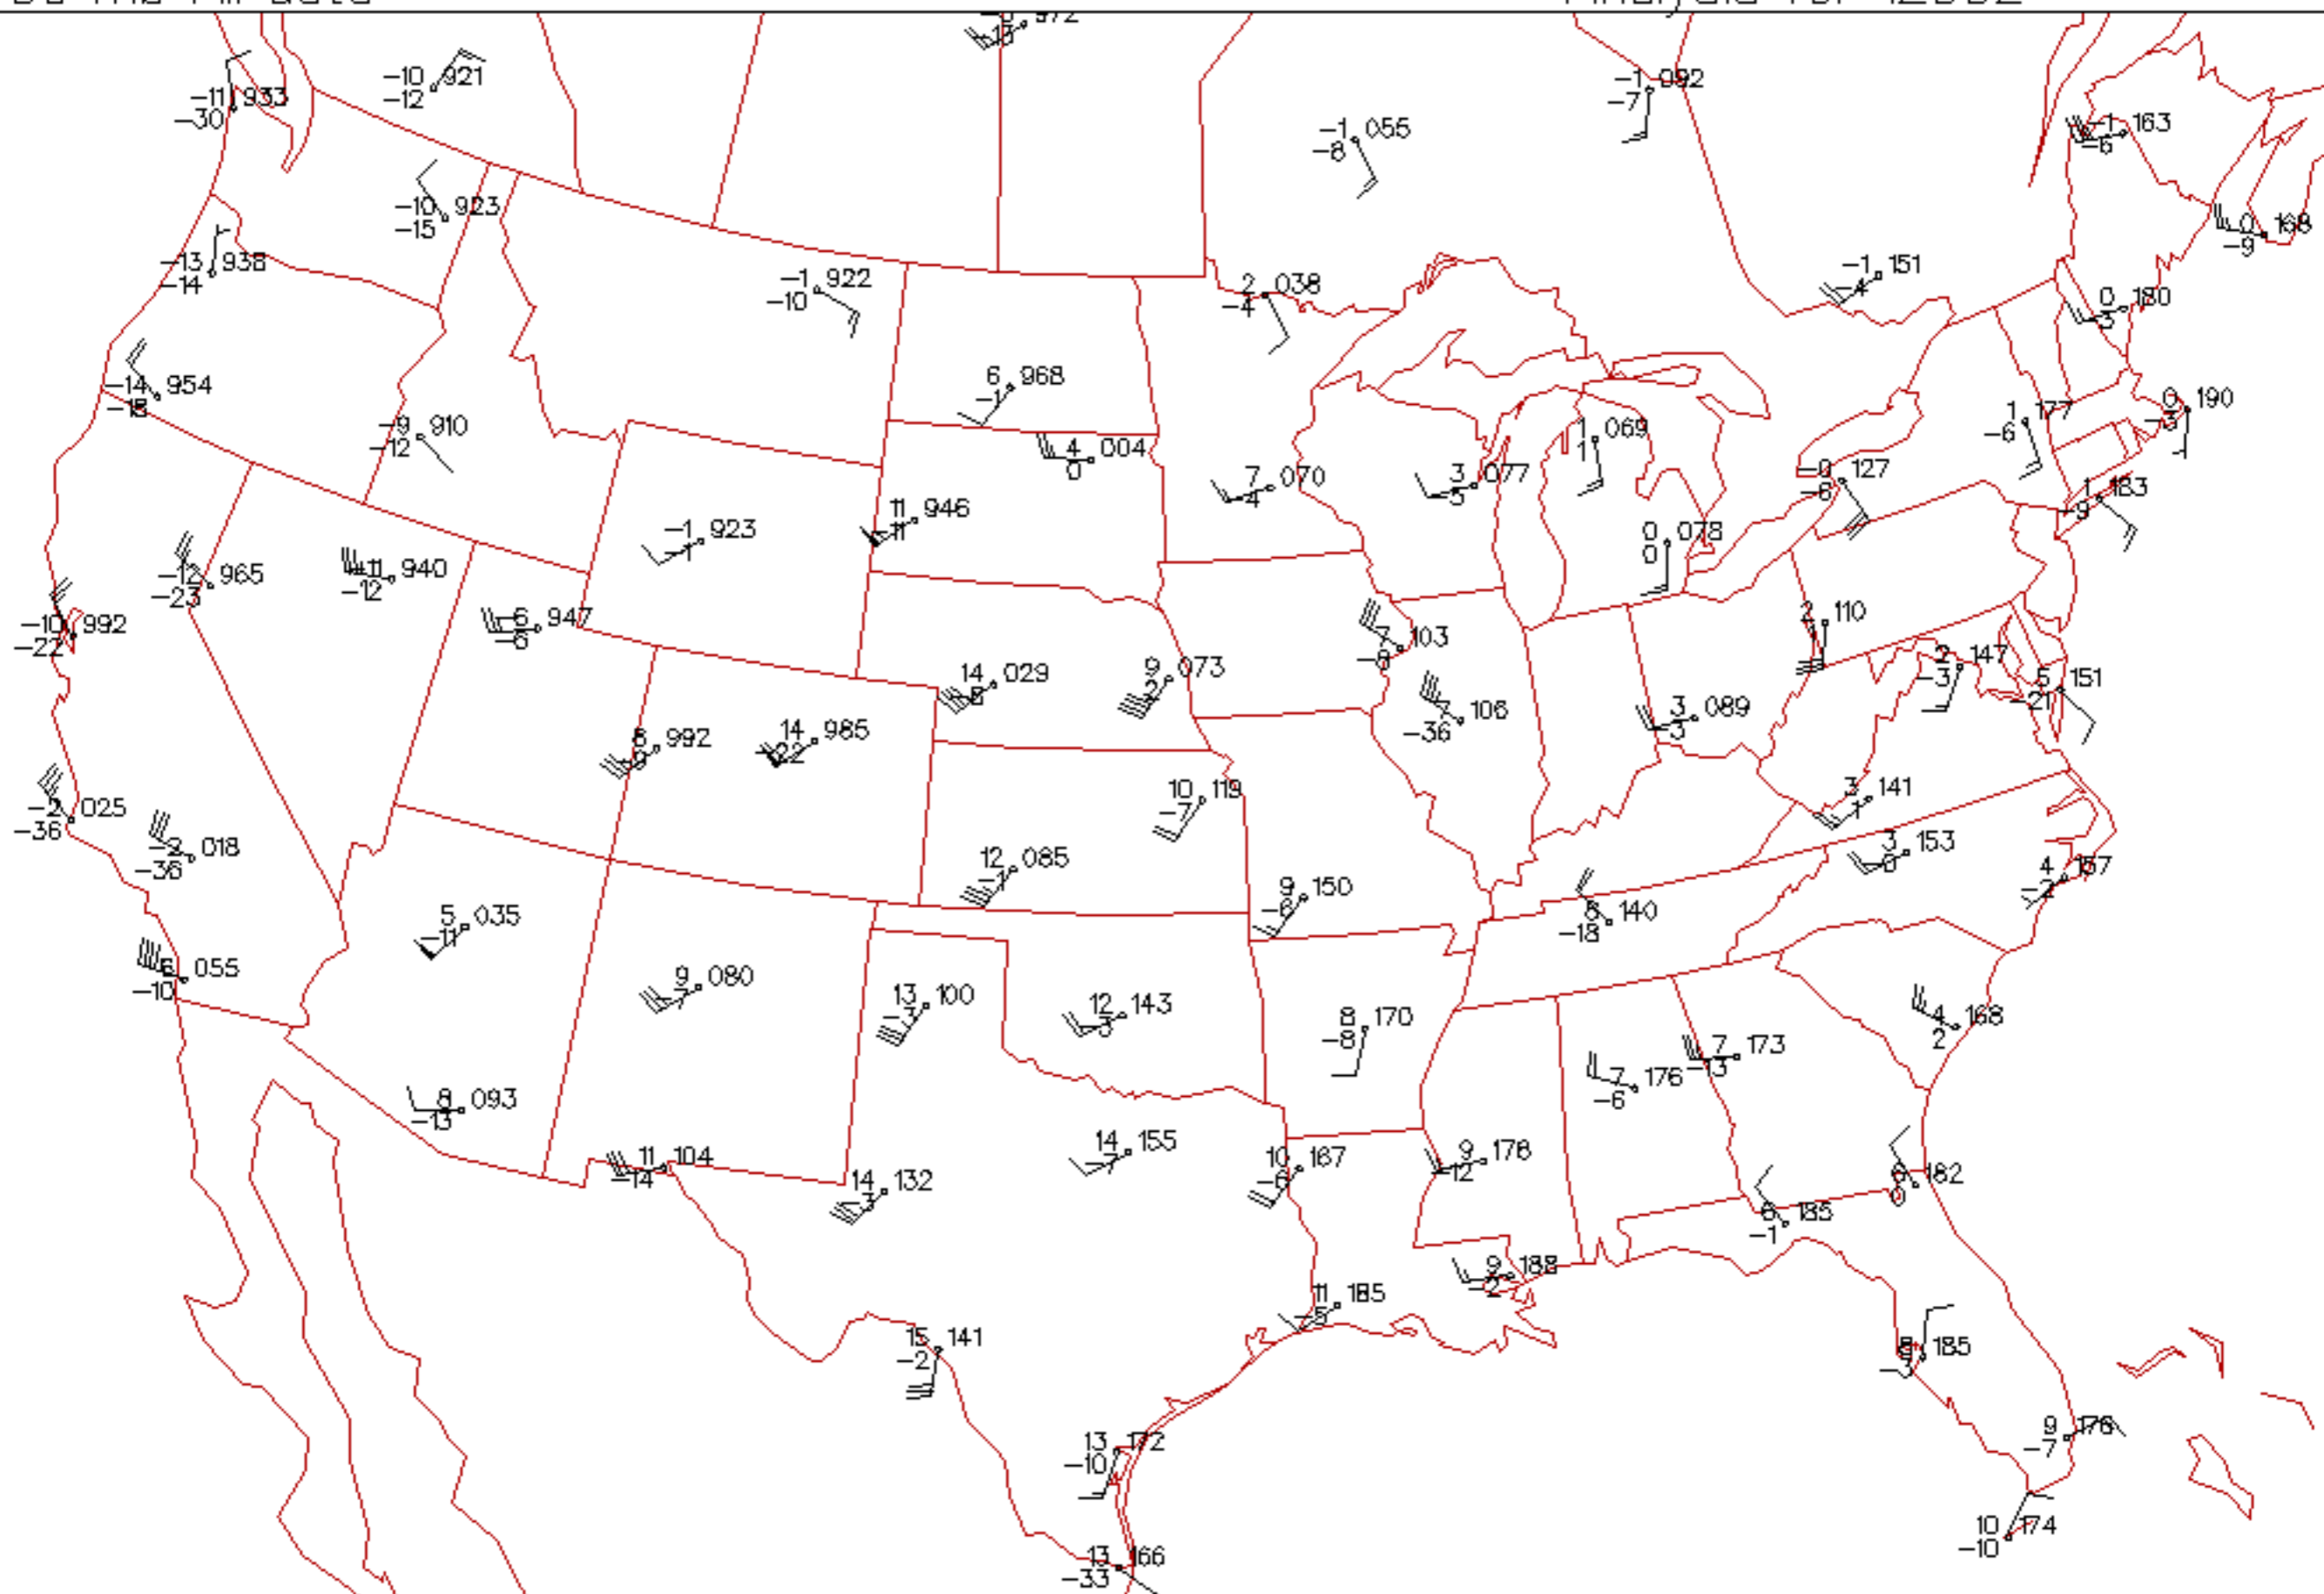

250 mb All data

Analysis for 1200Z

700 mb All data

Analysis for 1200Z

850 mb All data

Analysis for 1200Z

Surface All data

Analysis for 15Z

Surface All data

Analysis for 18Z

Surface All data

Analysis for 21Z