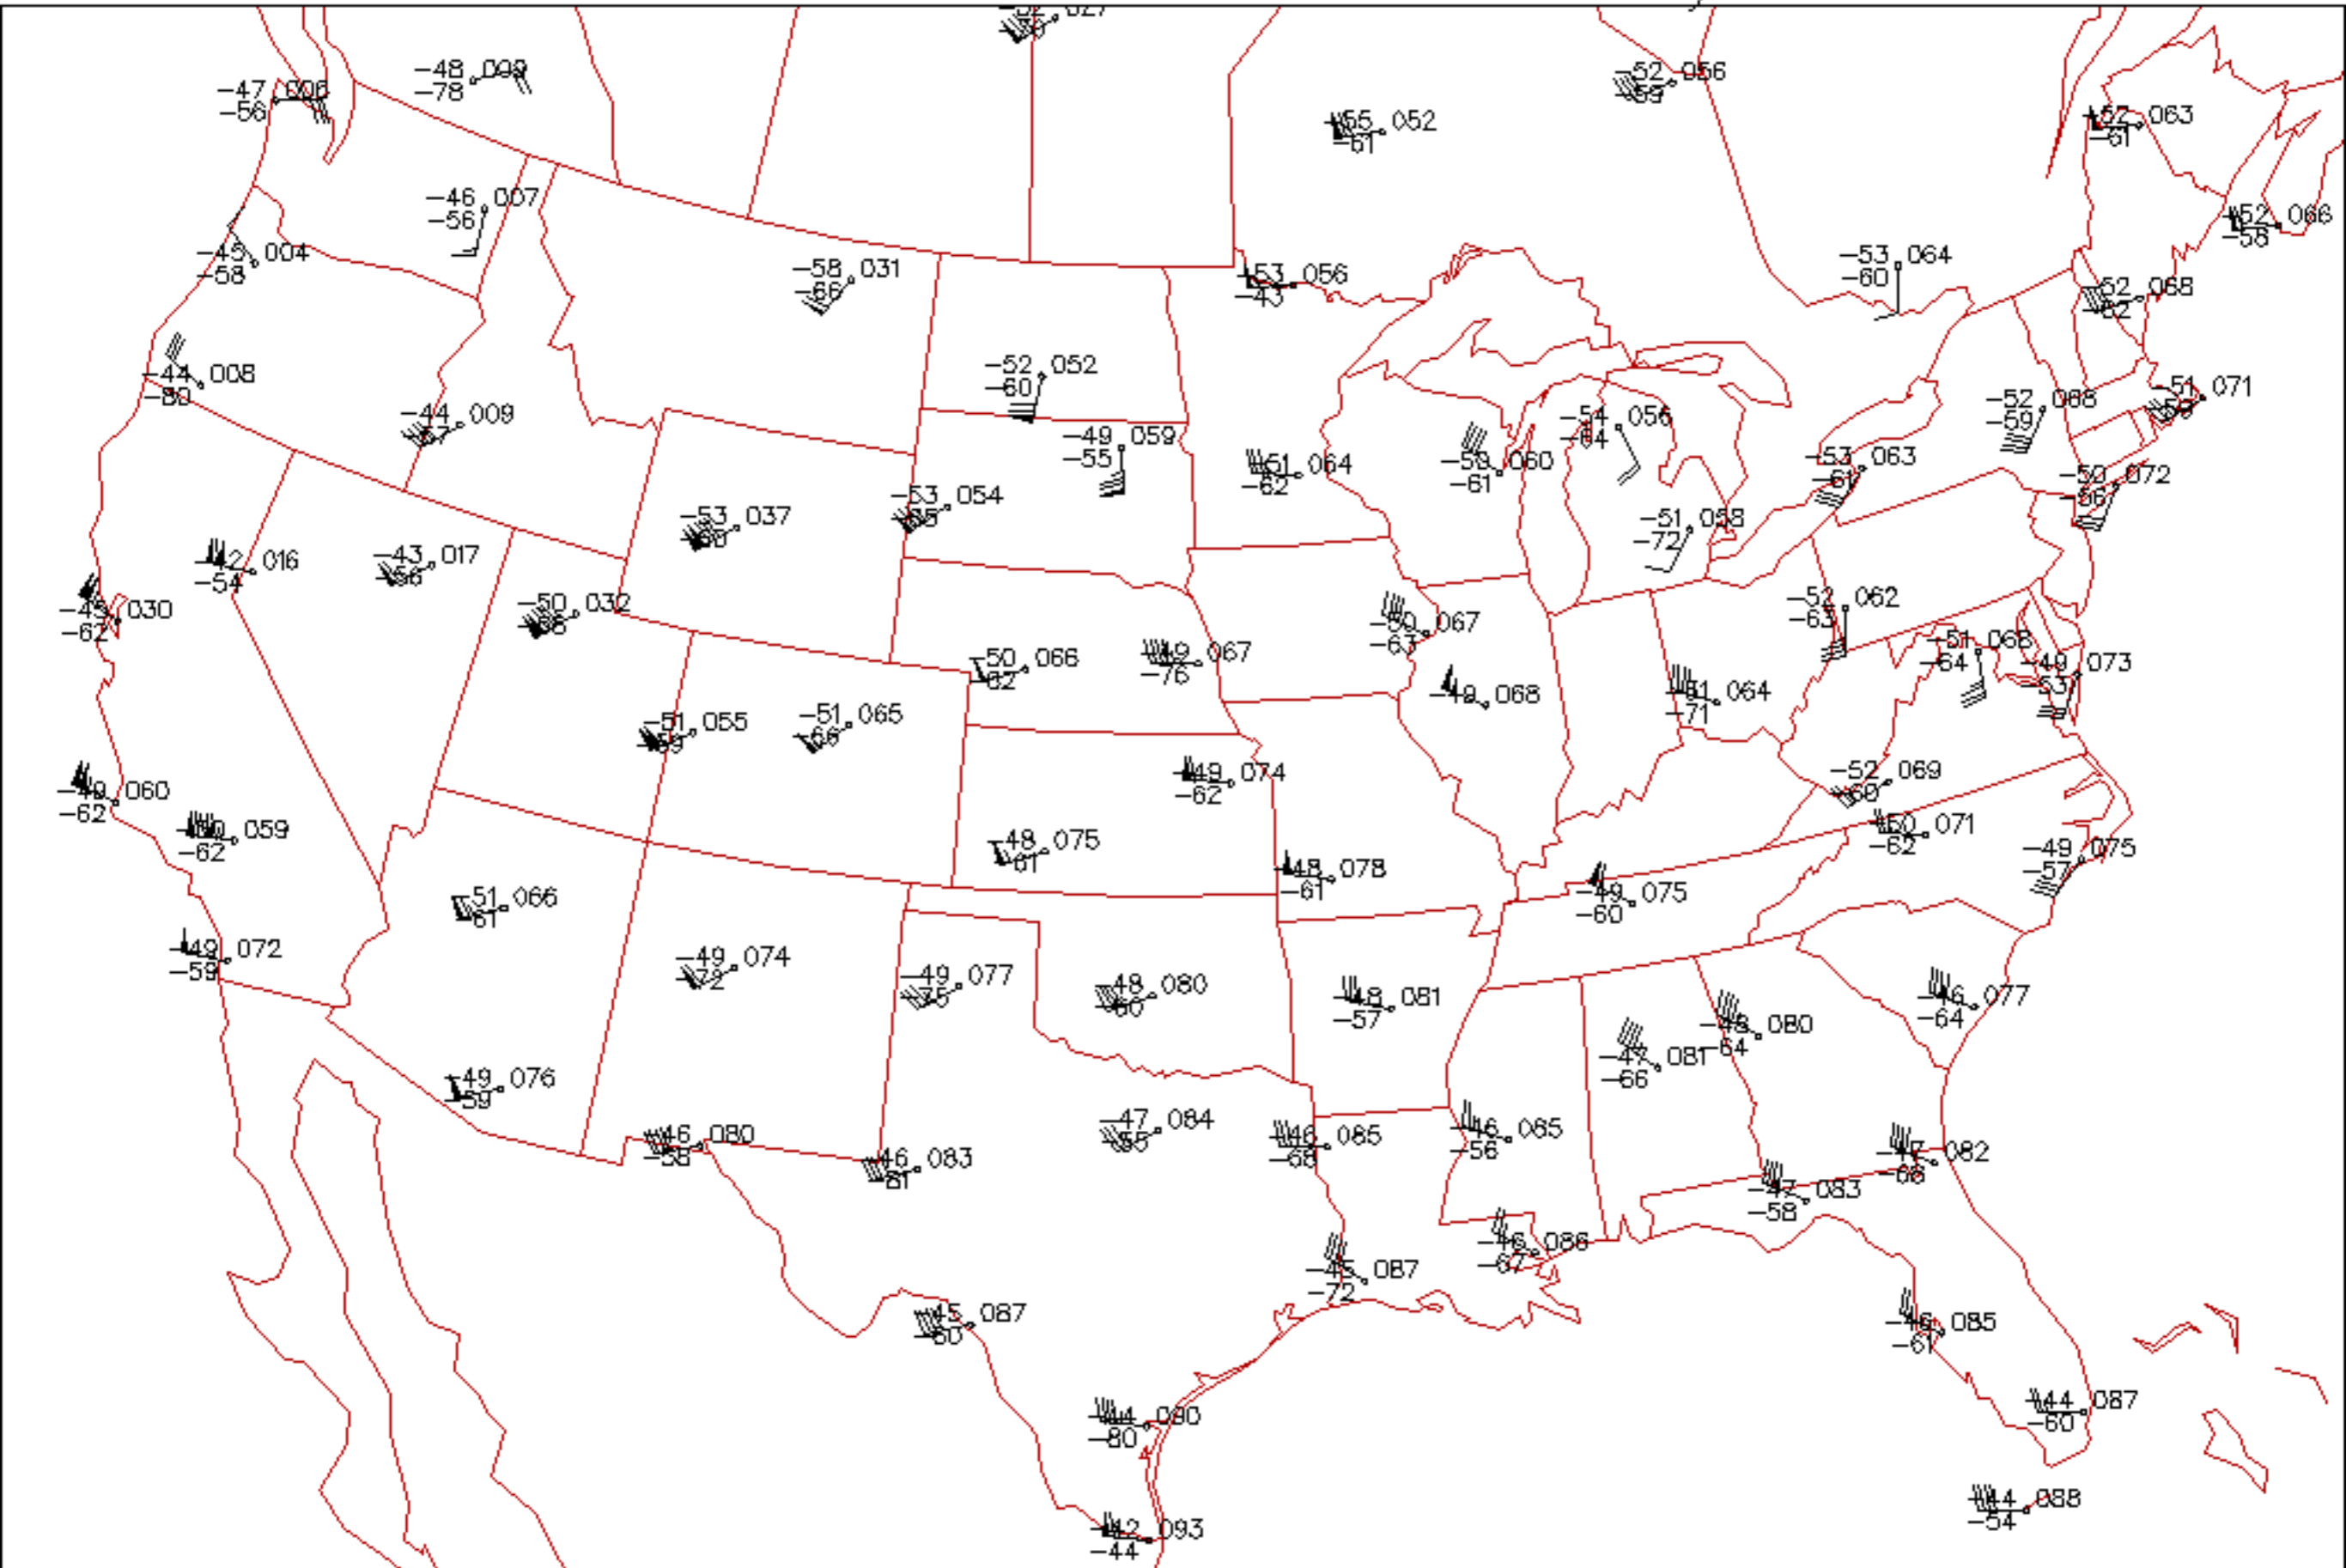

250 mb All data

Analysis for 1200Z

700 mb All data

Analysis for 1200Z

850 mb All data

Analysis for 1200Z

Surface All data

Analysis for 15Z

Surface All data

Analysis for 18Z

Surface All data

Analysis for 21Z